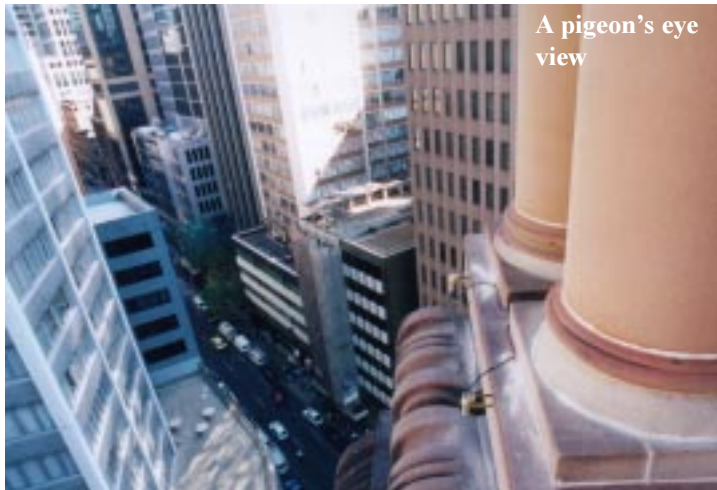

Installation posed certain difficulties

A pigeon's eye view