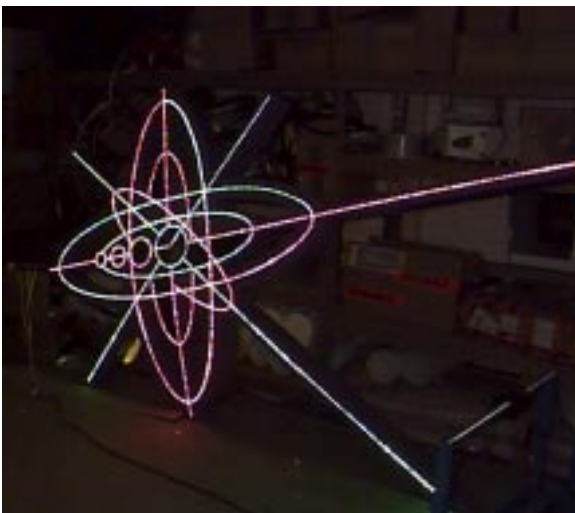

Twin Towns RSL External Signage

Impossible to ignore, Digilin fibre optic systems form an exciting part of the new external signage for the Twin Towns RSL Images club room.

More than 1500 points and 3 kilometers of fibre provide an intense colourful and ever changing pattern of loops and chases.